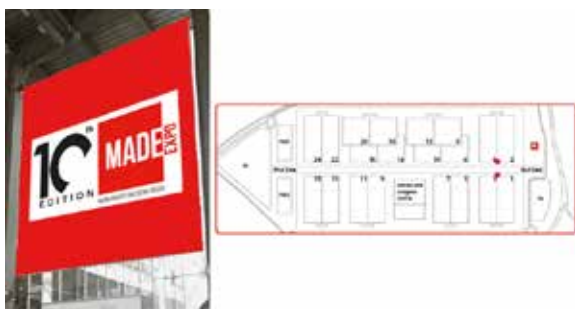

3 easels **€ 6,000**

5 easels **€ 9,000**

TWO-SIDED FABRIC PANEL AT ENTRANCE TO RECEPTION AREAS - H

Corso Italia - Reception areas at hall entrance

Size: 3,85 x 2,85 m (two-sided)

€ 3,400

(including production, installation and disinstallation)

TWO-SIDED FABRIC PANEL RECEPTION UNDERSTAIRS - I

Corso Italia - Entrance Reception hall under escalators

Size: 3,95 x 3,15 m (two-sided)

€ 4,400

(including production, installation and disinstallation)

Subject to availability

East Gate

Size: 10 x 0,90 m (single-sided)

€ 2,750

(including production, installation and disinstallation)

ADVERTISING PANELS ON STAIRS - E

(Ponte dei Mari entrance - 5 panels)

East Gate and West Gate - Ponte dei Mari entrance

Size: 1,50 x 0,90 m (single-sided)

€ 540 each

East Gate - 5 panels min.
(including production, installation and disinstallation)

€ 440 each

West Gate - 5 panels min.
(including production, installation and disinstallation)