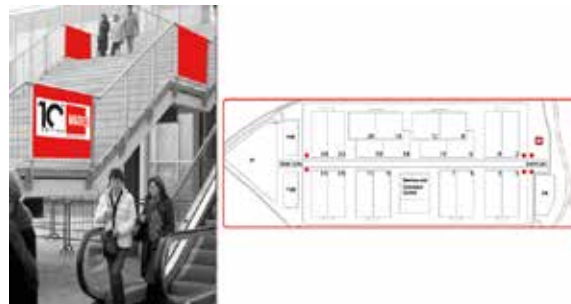

VISUAL ADVERTISING

TWO-SIDED FABRIC PANEL ATTACHED TO COLUMN - J

Corso Italia - Central cross aisle

Size: 3,85 x 2,85 m (two-sided)

€ 3,950

(including production, installation and disinstallation)

FABRIC BANNER ABOVE TICKET OFFICE EAST GATE - D

East Gate

Size: 10 x 0,90 m (single-sided)

€ 2,750

(including production, installation and disinstallation)

ADVERTISING PANELS ON STAIRS - E

(Ponte dei Mari entrance - 5 panels)

East Gate and West Gate - Ponte dei Mari entrance

Size: 1,50 x 0,90 m (single-sided)

€ 540 each

East Gate - 5 panels min.
(including production, installation and disinstallation)

€ 440 each

West Gate - 5 panels min.
(including production, installation and disinstallation)