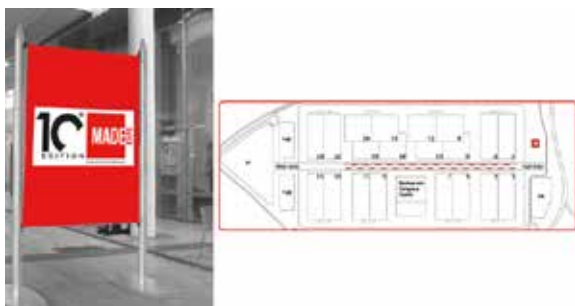

FIERA MILANO

MILANO ARCHITETTURA DESIGN EMBLEMA

Subject to availability

VISUAL ADVERTISING

TWO-SIDE EASEL - A

Corso Italia - Central Cross Aisle

Size: 1,00 x 1,40 m (two-sided)

€ 1,550

3 easels **€ 6,000**

5 easels **€ 9,000**

TWO-SIDED FABRIC PANEL AT ENTRANCE TO RECEPTION AREAS - H

Corso Italia - Reception areas at hall entrance

Size: 3,85 x 2,85 m (two-sided)

€ 3,400

(including production, installation and disinstallation)

TWO-SIDED FABRIC PANEL RECEPTION UNDERSTAIRS - I

Corso Italia - Entrance Reception hall under escalators

Size: 3,95 x 3,15 m (two-sided)

€ 4,400

(including production, installation and disinstallation)

Subject to availability

Size: 1,50 x 0,90 m (single-sided)

€ 540 each

East Gate - 5 panels min.
(including production, installation and disinstallation)

€ 440 each

West Gate - 5 panels min.
(including production, installation and disinstallation)