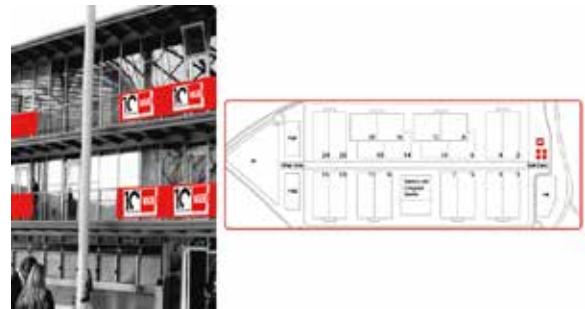

TWO-SIDED FABRIC PANEL RECEPTION UNDERSTAIRS - I

Corso Italia - Entrance Reception hall under escalators

Size: 3,95 x 3,15 m (two-sided)

€ 4,400

(including production, installation and disinstallation)

Subject to availability

VISUAL ADVERTISING

TWO-SIDED FABRIC PANEL ATTACHED TO COLUMN - J

Corso Italia - Central cross aisle

Size: 3,85 x 2,85 m (two-sided)

€ 3,950

(including production, installation and disinstallation)

FABRIC BANNER ABOVE TICKET OFFICE EAST GATE - D

East Gate

Size: 10 x 0,90 m (single-sided)

€ 2,750

(including production, installation and disinstallation)

ADVERTISING PANELS ON STAIRS - E

(Ponte dei Mari entrance - 5 panels)

East Gate and West Gate - Ponte dei Mari entrance

Size: 1,50 x 0,90 m (single-sided)

€ 540 each

East Gate - 5 panels min.
(including production, installation and disinstallation)

€ 440 each

West Gate - 5 panels min.
(including production, installation and disinstallation)